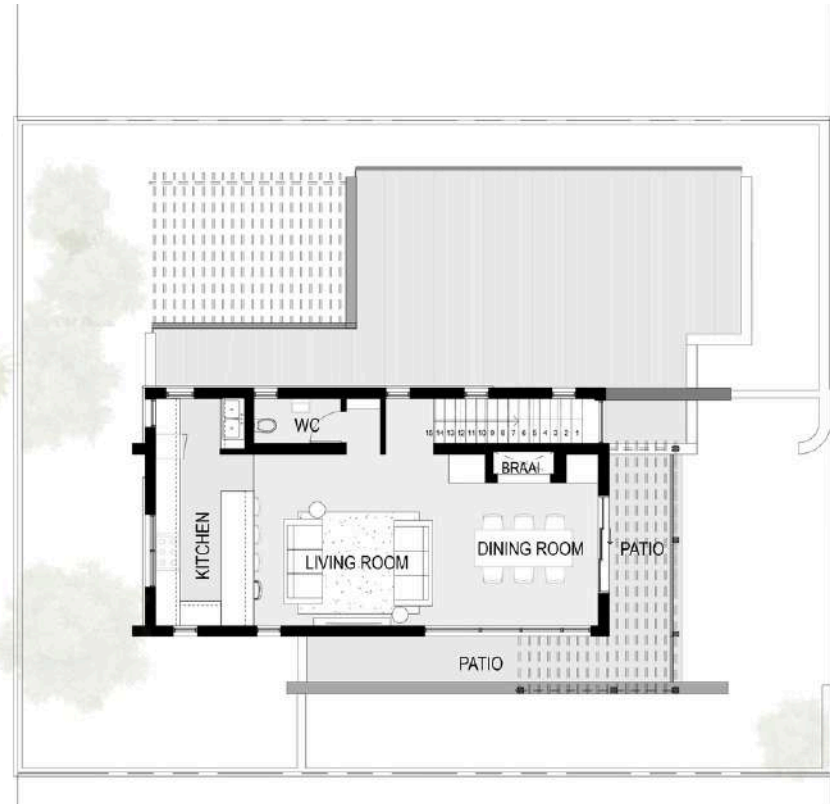

from  
**R5,160,000**

**C1**

**Erf:** From 400.33m<sup>2</sup>

**Building:** 206m<sup>2</sup>

**Bedrooms:** 3

**Bathrooms:** 3.5

**Garage:** 2

HOUSE TYPE C- GROUND FLOOR  
140.00m<sup>2</sup>