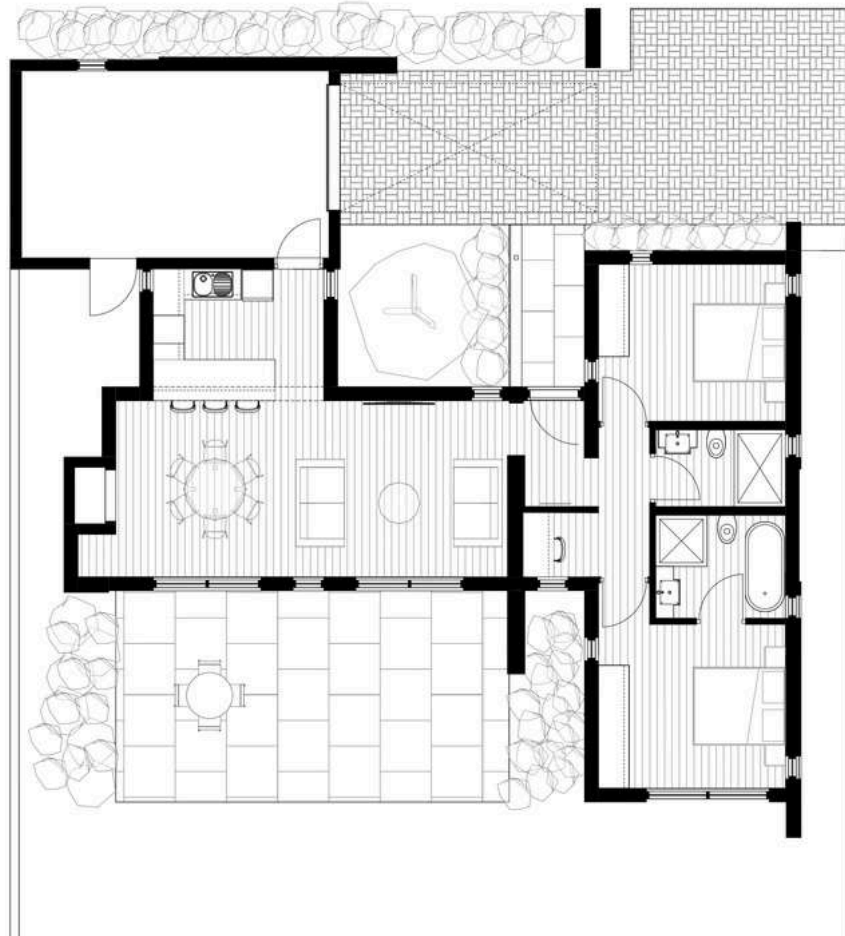

Fleur de Vie
LIFESTYLE ESTATE

L1

from
R3,145,000

Erf: From 421m²

Building: 120m²

Bedrooms: 2

Bathrooms: 2

Garage: 1