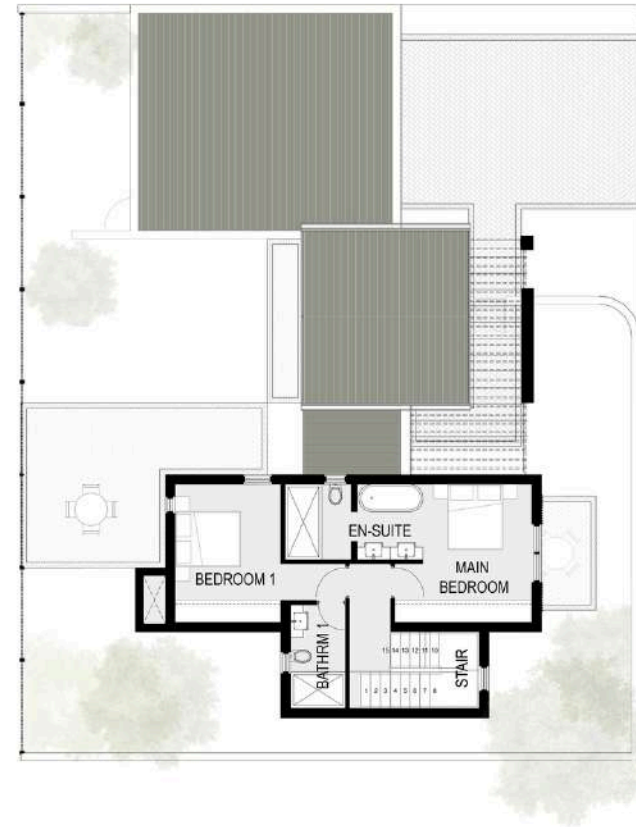

**Garage:** 2

HOUSE TYPE E- GROUND FLOOR  
128.30m<sup>2</sup>

HOUSE TYPE E- FIRST FLOOR  
59.93m<sup>2</sup>

*Fleur de Vie*  
LIFESTYLE ESTATE

from  
**H1**  
R3,995,000

**Erf:** From 323,45m<sup>2</sup>

**Building:** 177.73m<sup>2</sup>