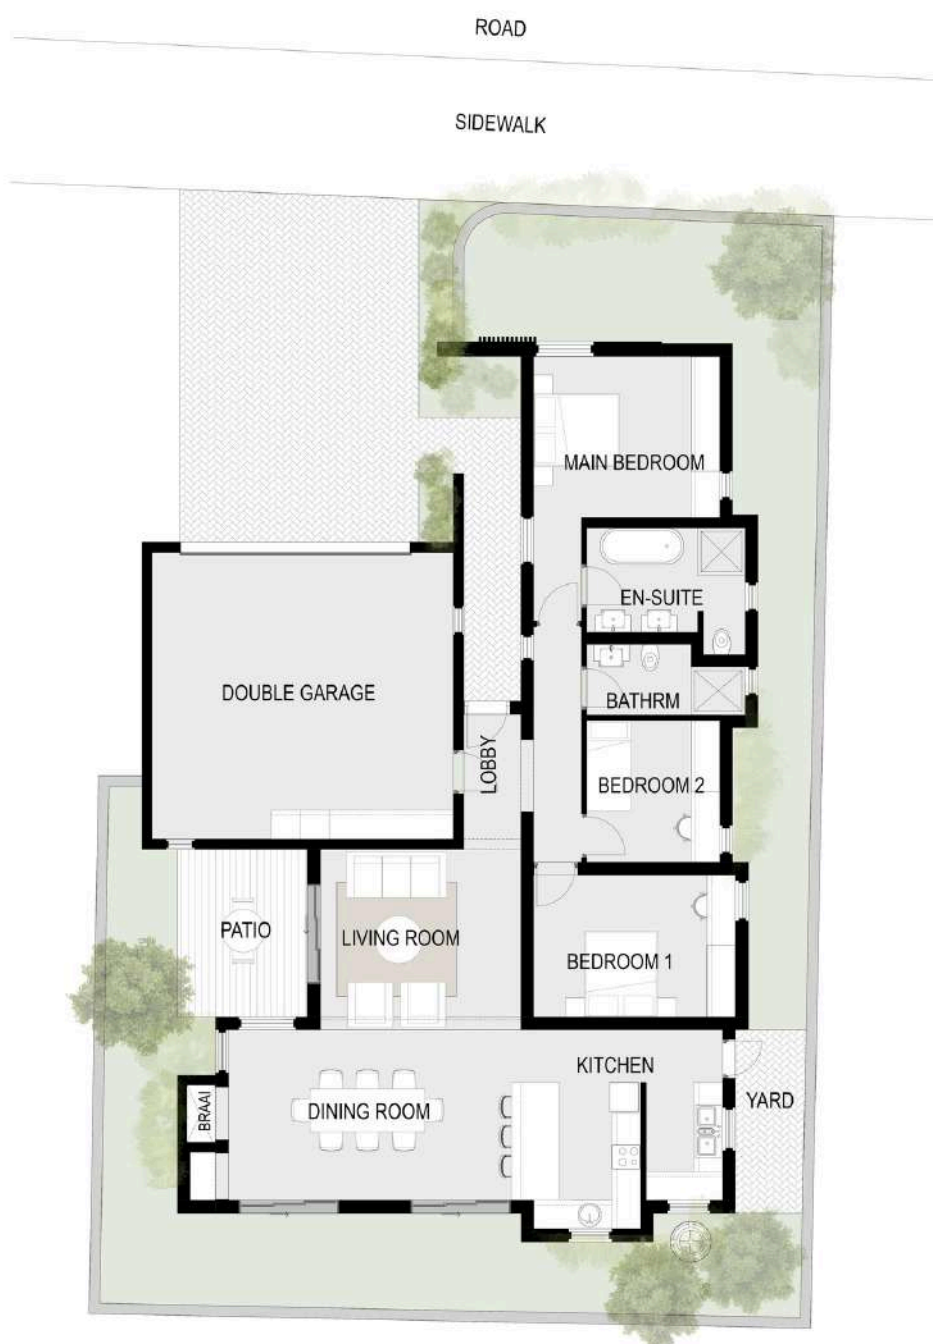

**Garage:** 2

HOUSE TYPE E- GROUND FLOOR  
128.30m<sup>2</sup>

HOUSE TYPE E- FIRST FLOOR  
59.93m<sup>2</sup>

*Fleur de Vie*  
LIFESTYLE ESTATE

from  
**H1**  
R3,995,000

**Erf:** From 323,45m<sup>2</sup>

**Building:** 177.73m<sup>2</sup>

**Bedrooms:** 3

**Bathrooms:** 2

**Garage:** 2

HOUSE TYPE H- GROUND FLOOR  
177.73m<sup>2</sup>

*Fleur de Vie*  
LIFESTYLE ESTATE

**H1**  
from  
**R3,995,000**

**Erf:** From 323,45m<sup>2</sup>  
**Building:** 177.73m<sup>2</sup>  
**Bedrooms:** 3  
**Bathrooms:** 2  
**Garage:** 2