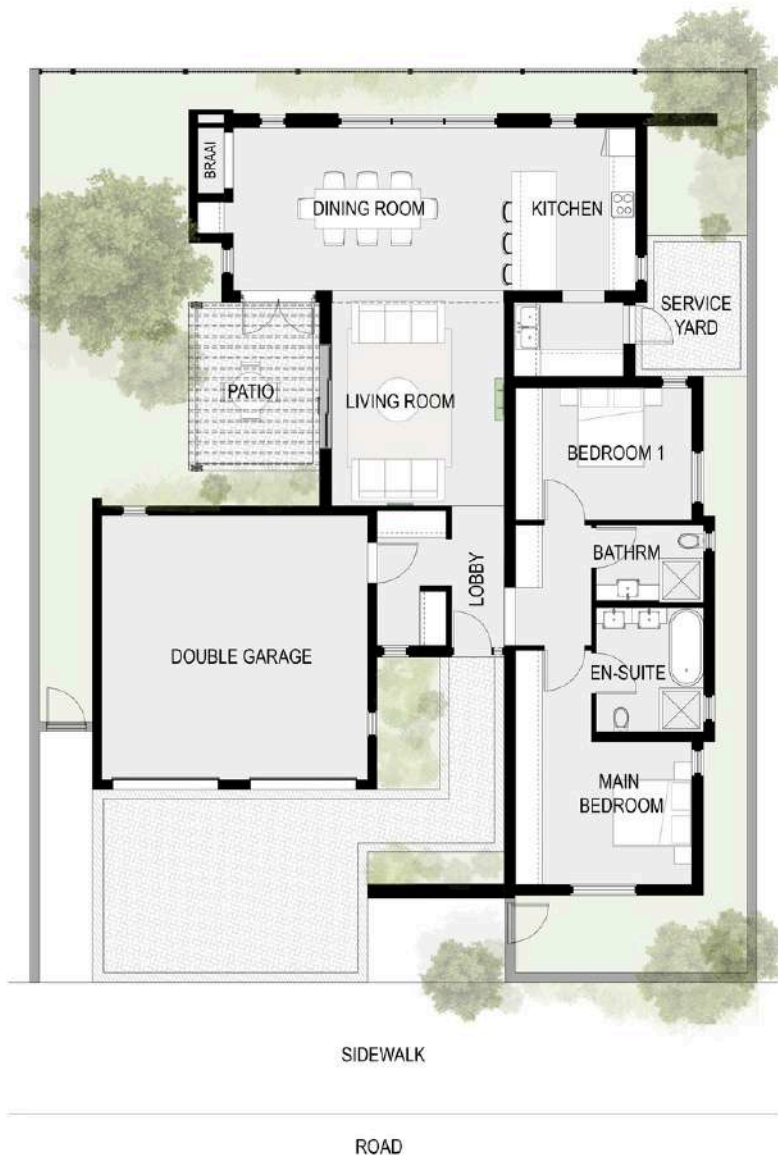

**Bathrooms:** 2

**Garage:** 2

*Fleur de Vie*  
LIFESTYLE ESTATE

**D1**  
from  
**R3,950,000**

HOUSE TYPE D- GROUND FLOOR  
174.43m<sup>2</sup>

**Erf:** From 323,43m<sup>2</sup>  
**Building:** 174.43m<sup>2</sup>  
**Bedrooms:** 2  
**Bathrooms:** 2  
**Garage:** 2