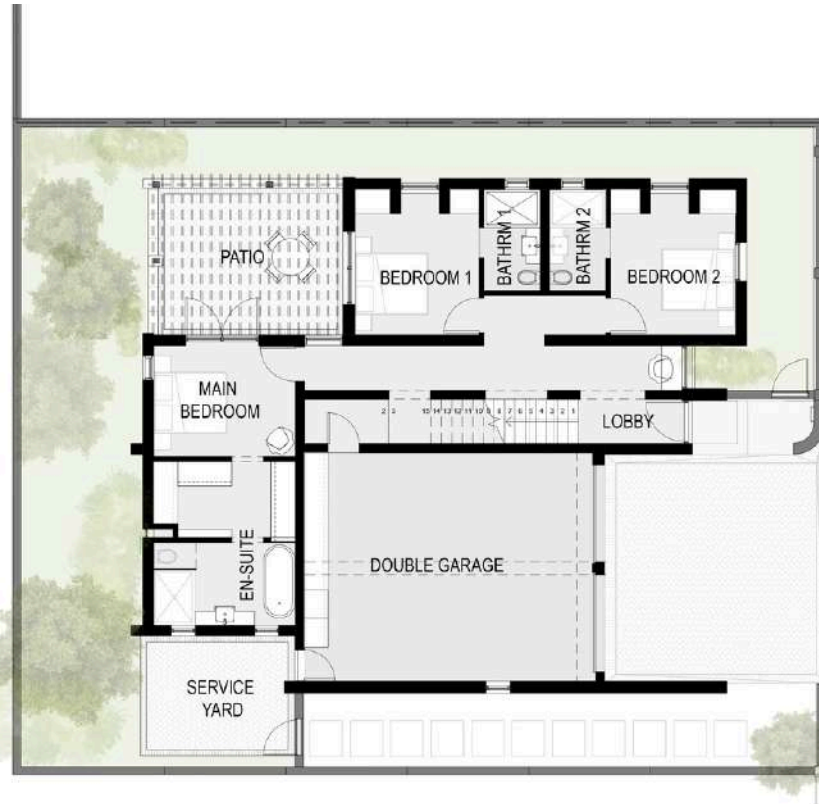

from  
**R5,160,000**

**C1**

**Erf:** From 400.33m<sup>2</sup>

**Building:** 206m<sup>2</sup>

**Bedrooms:** 3

**Bathrooms:** 3.5

**Garage:** 2

HOUSE TYPE C- GROUND FLOOR  
140.00m<sup>2</sup>